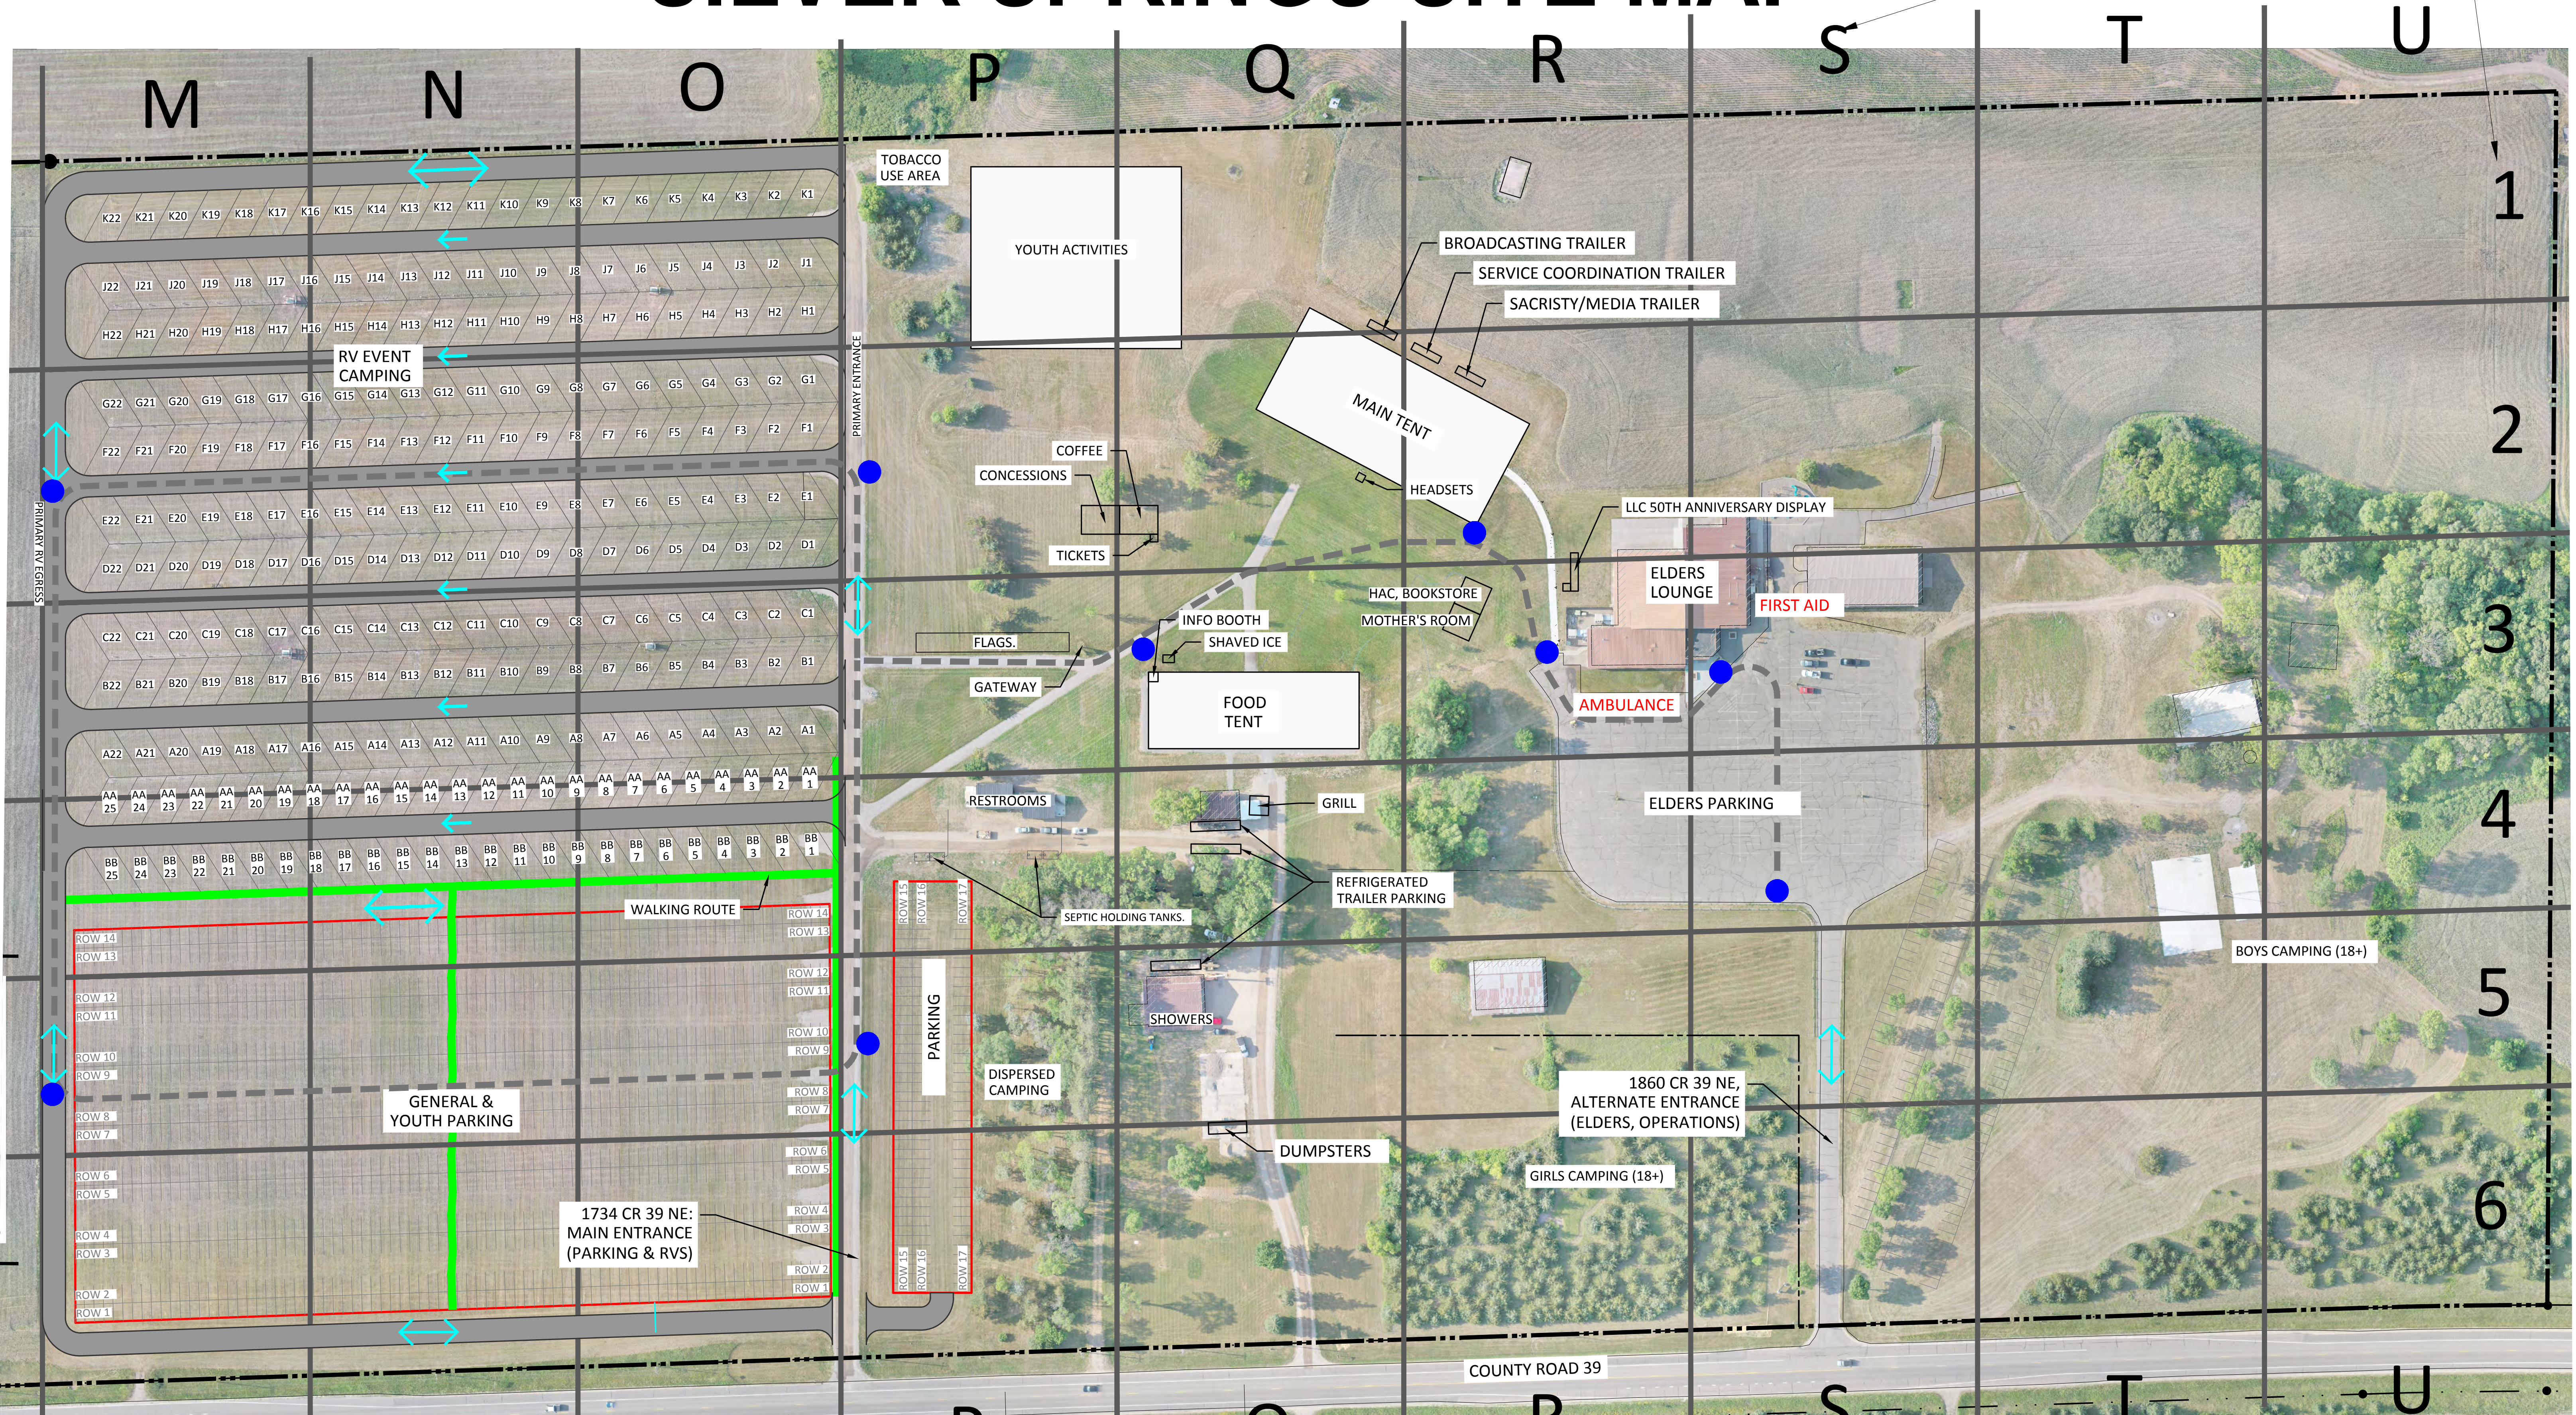

# SILVER SPRINGS SITE MAP

GRID IDENTIFIER (TYPICAL).

GRID IDENTIFIER (TYPICAL).

MAIN ENTRANCE: 1734 COUNTY ROAD 39 NE, MONTICELLO, MN 55362  
 ALTERNATE ENTRANCE: 1860 COUNTY ROAD 39 NE, MONTICELLO, MN 55362

**LEGEND**

- PROPERTY/LOT LINE
- TRAFFIC FLOW DIRECTION
- BUS ROUTE
- BUS STOP

BRIARWOOD AVE

COUNTY ROAD 39

1734 CR 39 NE:  
MAIN ENTRANCE  
(PARKING & RVs)

1860 CR 39 NE,  
ALTERNATE ENTRANCE  
(ELDERS, OPERATIONS)

BROADCASTING TRAILER  
SERVICE COORDINATION TRAILER  
SACRISTY/MEDIA TRAILER

ELLERS LOUNGE

INFO BOOTH  
SHAVED ICE

CONFESSIONS  
COFFEE  
TICKETS

HAC, BOOKSTORE  
MOTHER'S ROOM

FIRST AID

AMBULANCE

FLAGS  
GATEWAY

RESTROOMS

GRILL

REFRIGERATED TRAILER PARKING

SEPTIC HOLDING TANKS

SHOWERS

DUMPSTERS

WALKING ROUTE

ROW 14  
ROW 13  
ROW 12  
ROW 11  
ROW 10  
ROW 9  
ROW 8  
ROW 7  
ROW 6  
ROW 5  
ROW 4  
ROW 3  
ROW 2  
ROW 1