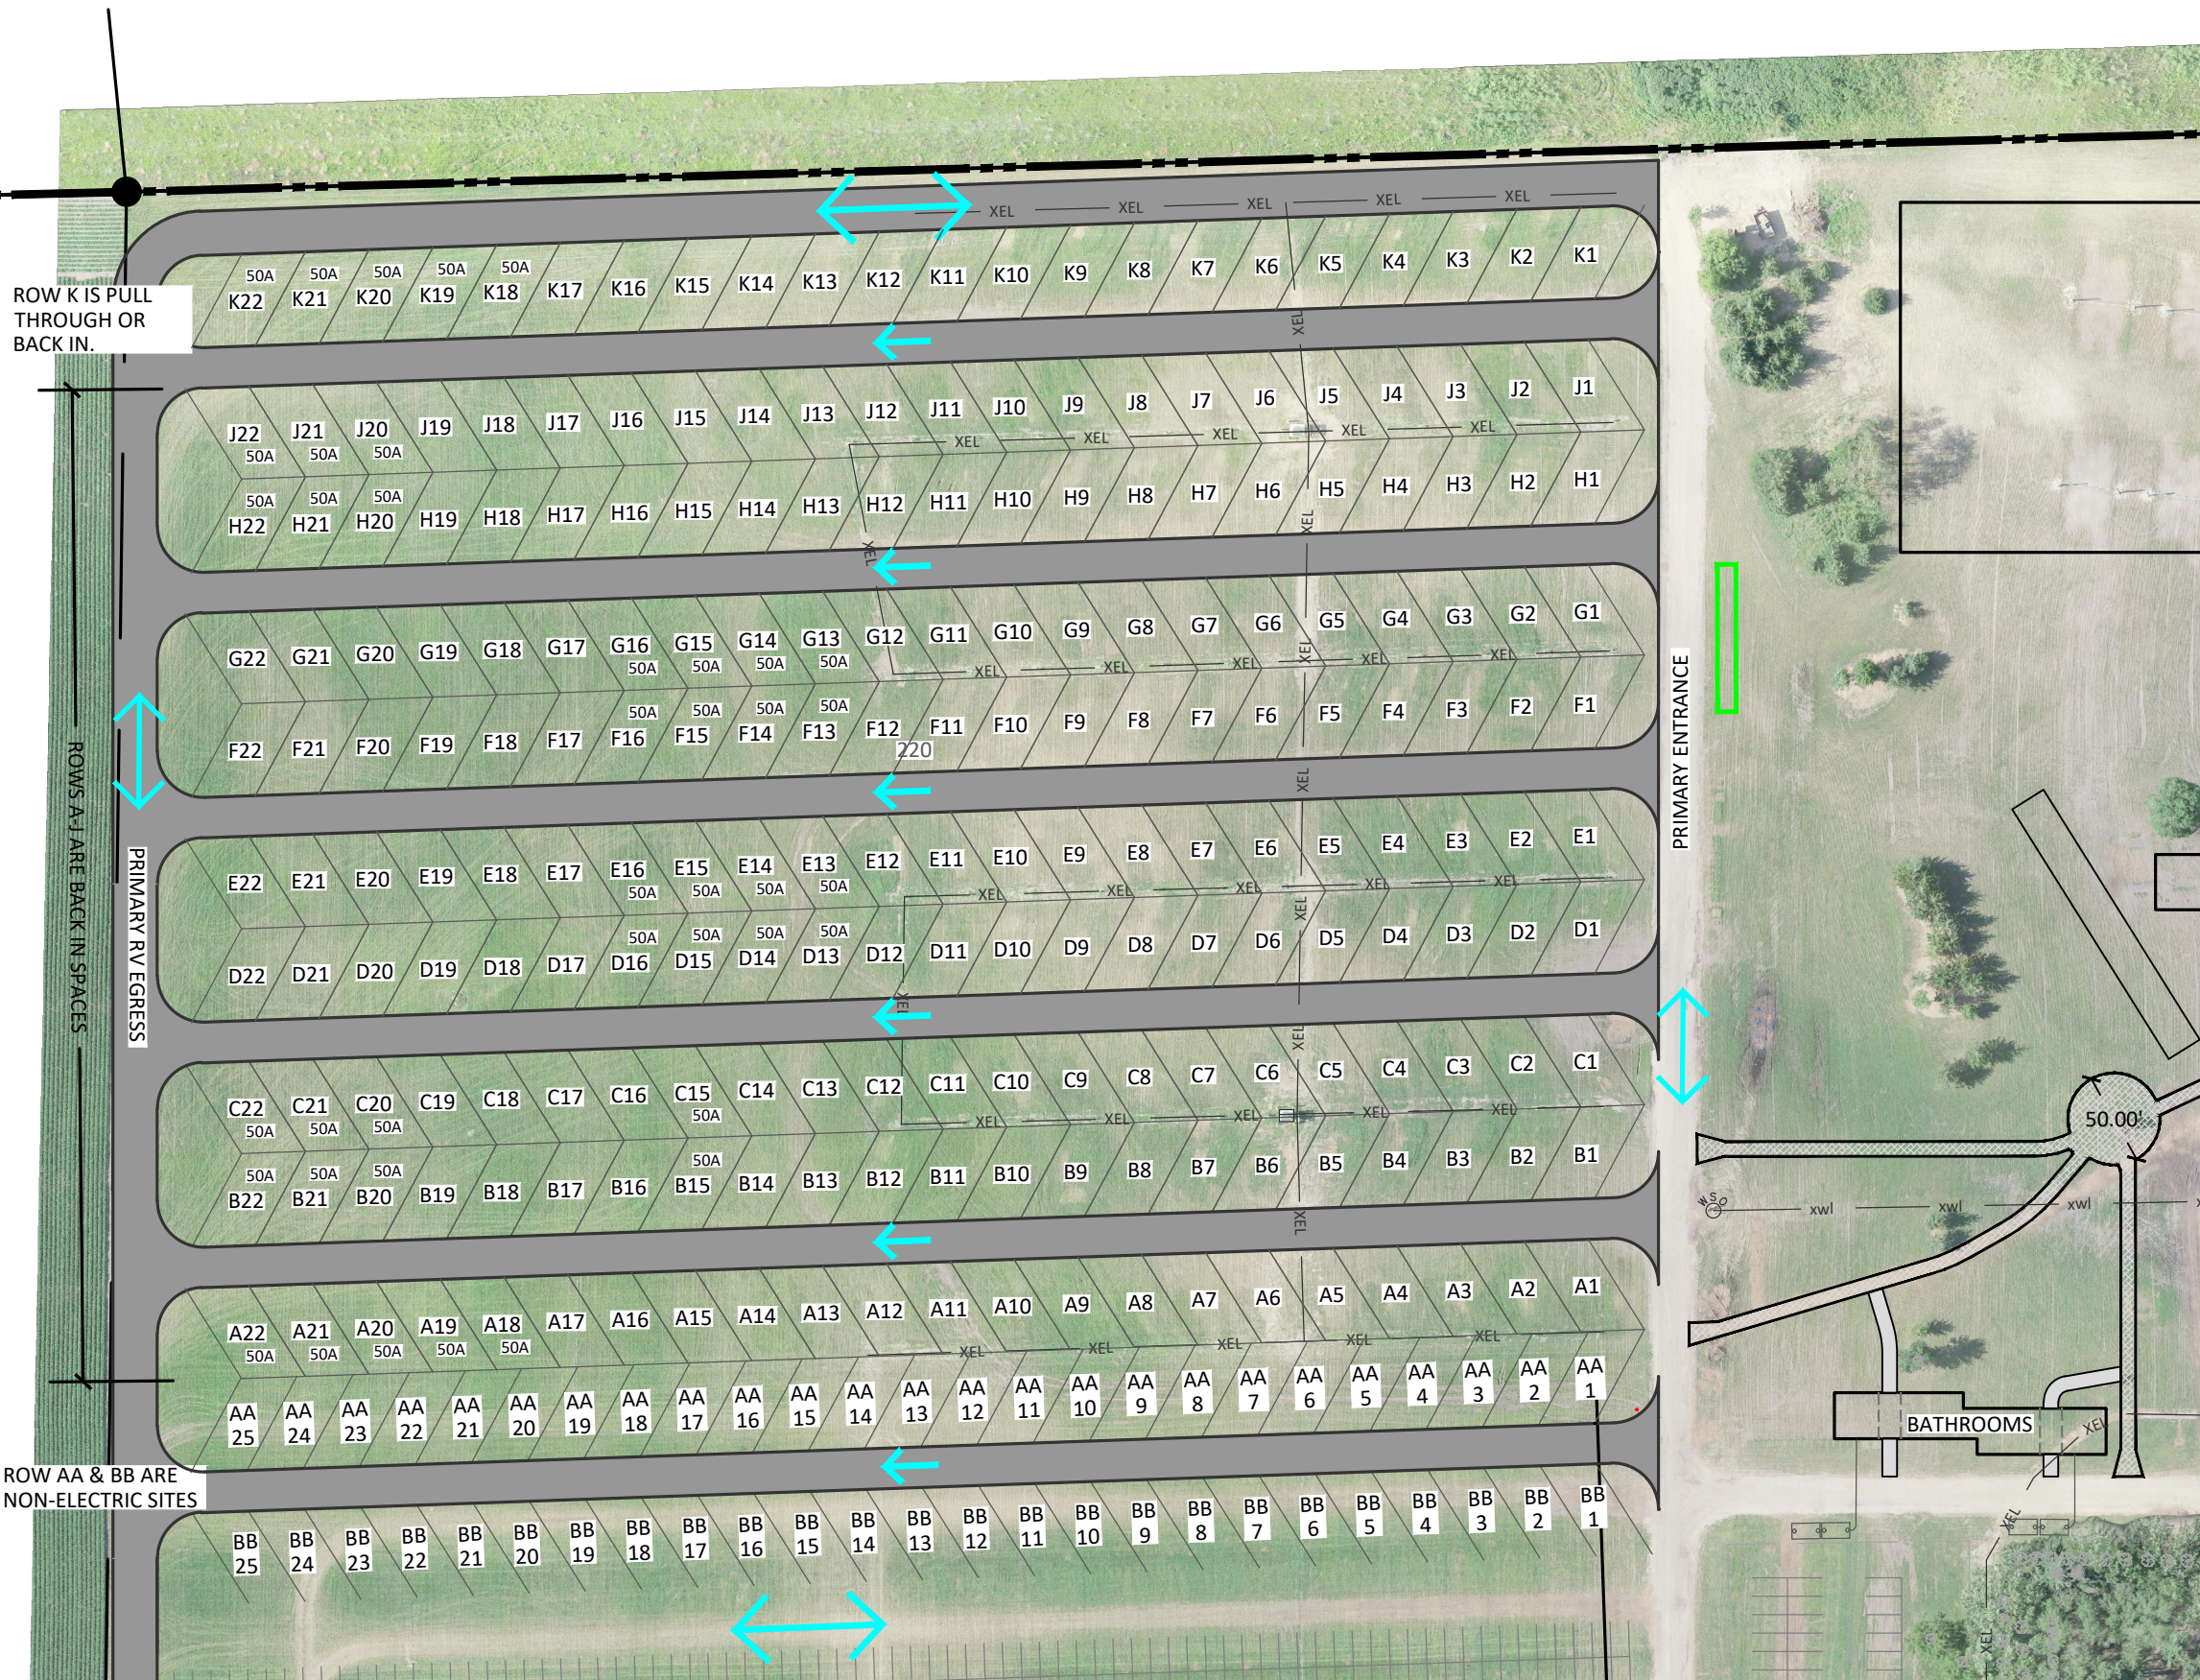

SILVER SPRINGS: SUMMER SERVICES RV PLAN

SCALE 1":100'
(11X17 PLOT)

50A = 50 AMP
ELECTRIC SITES.